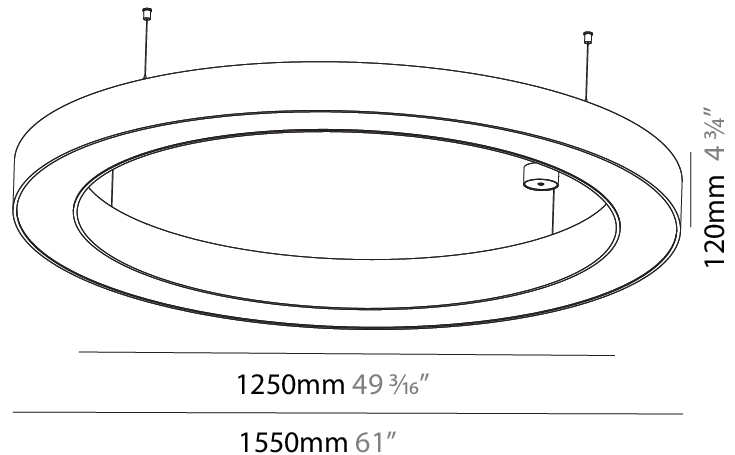

GENERAL

Series: Glorious
Subseries: Glorious
Brand: Prolicht
Division: Architectural
Mounting Type: Suspension
Mounting Location: Ceiling
Subcategory: Ambient

PHYSICAL

Shape: Round
Diameter (mm): 1550
Diameter (in): 61
Height (mm): 120
Height (in): 4 ¾
Max. Overall Height (mm): 2120
Max. Overall Height (in): 83 ⅞
Light Distribution: Direct / Indirect
Weight (kg): 16.737
Weight (lbs): 36.90
Diffuser: PMMA - Opal or Micro-Prism
Fixture Finish: SSR / BKV / CWI / CRY / HAB / LAG / UFT / ITA / RUA / RUR / MIC / FTG / MYG / TWT / LOD / PUS / FRO / FUP / KIA / POP / BLS / SPG / MEY / GOH / GUM / CHC / COM / ABZ / JAG / OBR / MOS / ROR
Fixture Material: Aluminum

ELECTRICAL

Lamp Type: LED (Zhaga Standard)
Input Wattage (W): 110
Total Output Wattage (W): 88 / 70.4 (3500K)
Dimming: Non-Dimming / Phase Dimming (120Vac only) / 0-10V Dimming
Driver Included: Yes
Driver Location: Integrated
Driver Type: Constant Current - 120 / 277Vac
Driver Class: Class 2
Input Voltage (V): 120 - 277
Constant Current (MA): 350 / 700/800 (3500K)

LED

Color Temperature (°K): 3000 / 3500 / 4000
Max. Delivered Lumen (lm): 6920 / 7164 / 7310 Direct / 4530 / 4938 / 4790 Indirect
CRI: >80 CRI
Efficiency (%): 68
Lamp Life (hrs): 50000

OPTICAL

RATINGS AND CERTIFICATIONS

Certified By: Certified for North American Standards
IP rating: IP20